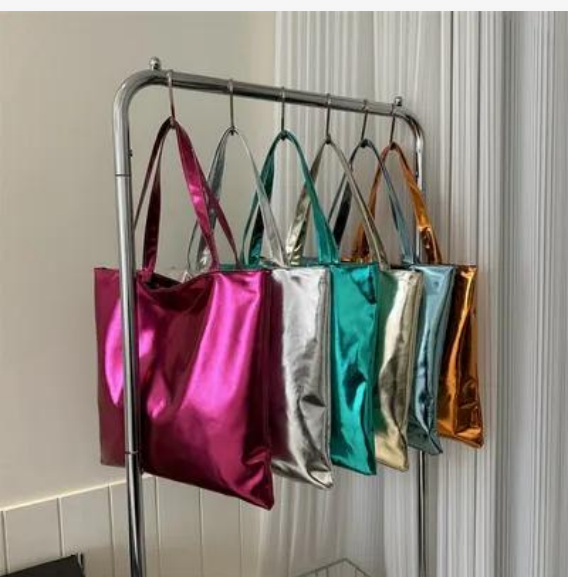

The image features three leather drawstring bags arranged on a light-colored surface against a warm, peach-toned background. One tan bag is positioned on a white rectangular pedestal in the upper center. To its left, a light blue bag sits on the surface. In the foreground, a light pink bag lies flat, showing its long, thin strap. All three bags have a drawstring closure at the top and a tassel detail. A white horizontal banner with a blue border is superimposed across the middle of the image, containing the text 'TOP RANKING BAGS' in a bold, blue, sans-serif font.

SPU: NH10489004
Price:US\$11.23

SHOULDER BAGS

<https://www.nihaojewelry.com/shoulder-bags>

SPU: NH10473235
Price:US\$14.9

SPU: NH10472395
Price:US\$4

SPU: NH10127838
Price:US\$3.56

SPU: NH10132721
Price:US\$7.26