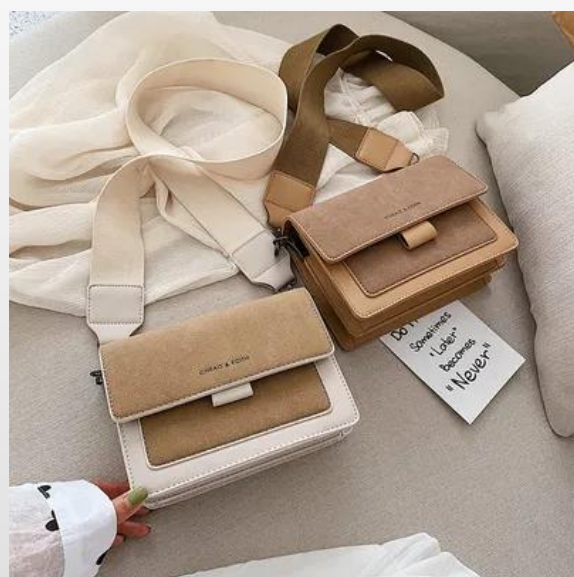

SPU: NH10225630
Price:US$10.01