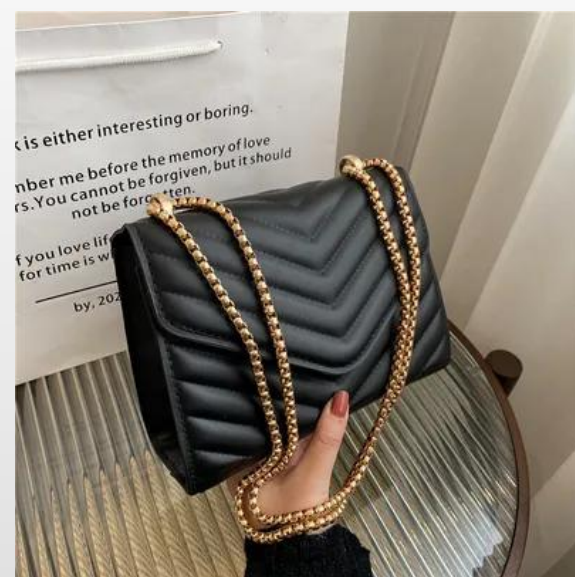

The image features three leather drawstring bags arranged on a light-colored surface against a warm, peach-toned background. One tan bag is positioned on a white rectangular pedestal in the upper center. To its left, a light blue bag sits on the surface. In the foreground, a light pink bag lies flat, showing its long, thin strap. All three bags have a drawstring closure at the top and a tassel detail. A white horizontal banner with a blue border is superimposed across the middle of the image, containing the text 'TOP RANKING BAGS' in a bold, blue, sans-serif font.

SPU: NH10489004
Price:US\$11.23

SHOULDER BAGS

<https://www.nihaojewelry.com/shoulder-bags>

SPU: NH10473235
Price:US\$14.9

SPU: NH10472395
Price:US\$4

SPU: NH10127838
Price:US\$3.56

SPU: NH10132721
Price:US\$7.26

SPU: NH10283096
Price:US\$7.87

SPU: NH10225630
Price:US\$10.01

SPU: NH10022852
Price:US\$3.79

SPU: NH10115995
Price:US\$1.93

SPRING COLOR FASHION CHOICE

A DESIGN BRAND THAT A MINORITY OF PEOPLE LIKE

NICHE

MADE HIATUS