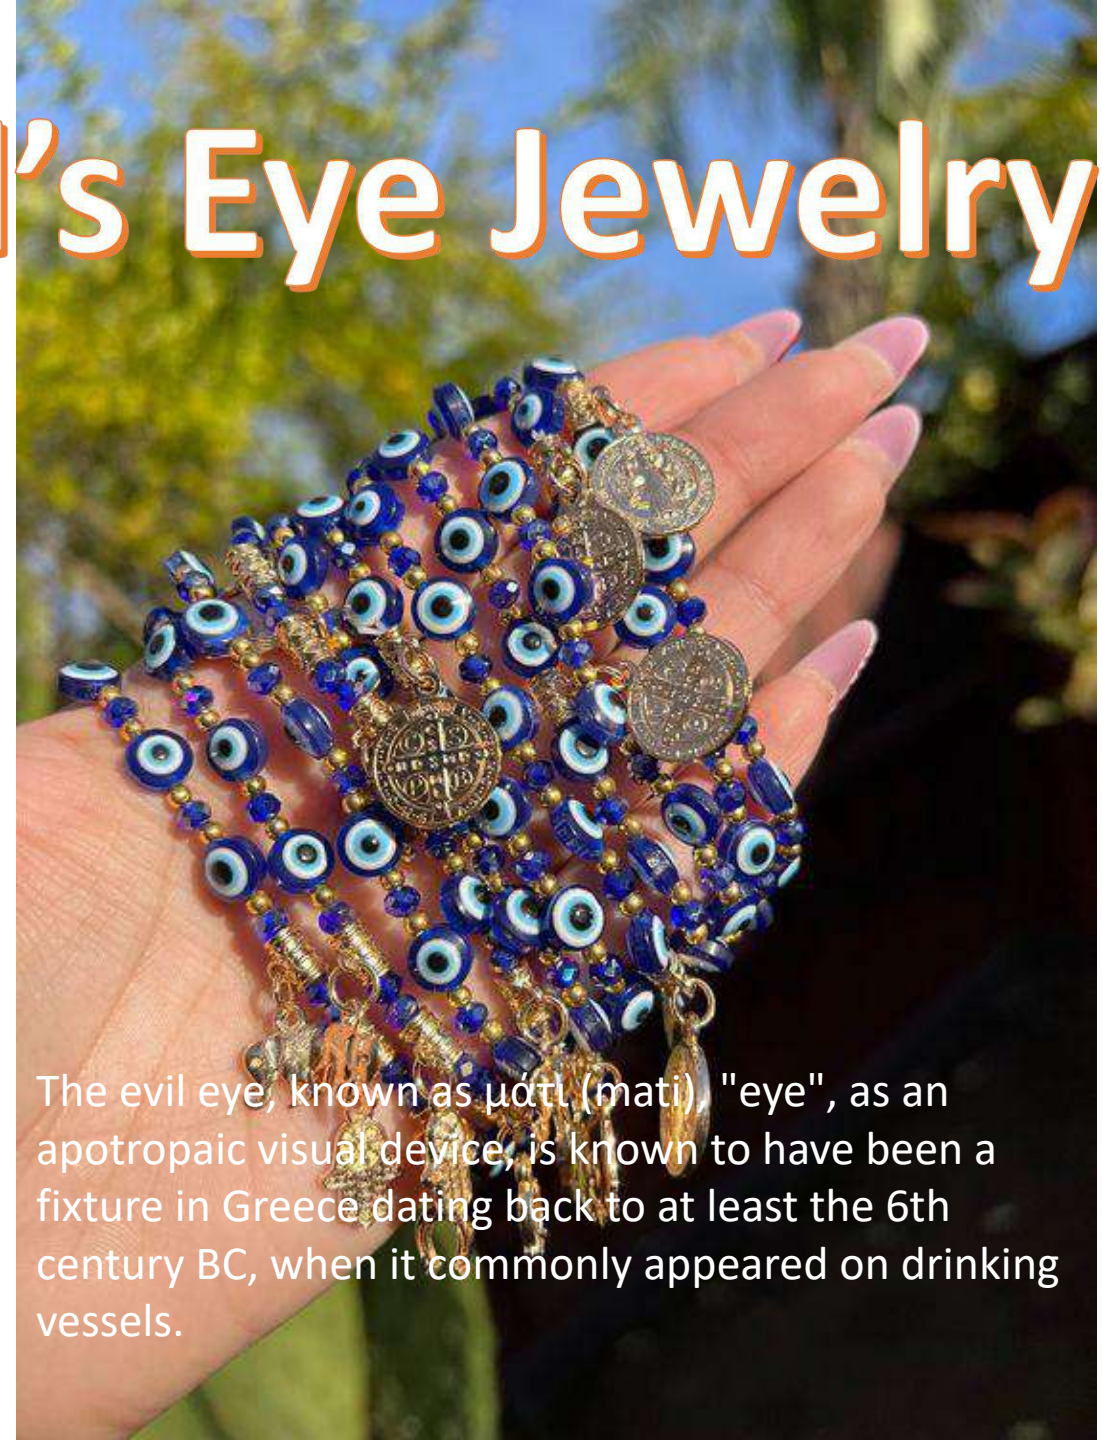

## 2. Evil's Eye Jewelry

The evil eye, known as μάτι (mati), "eye", as an apotropaic visual device, is known to have been a fixture in Greece dating back to at least the 6th century BC, when it commonly appeared on drinking vessels.