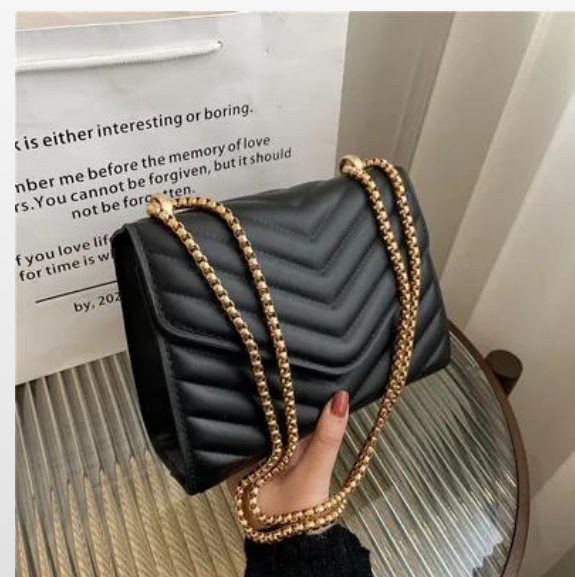

Bolsas Mejor Valoradas

The image features three elegant leather drawstring bags arranged on a light-colored surface against a warm, peach-toned background. The bags are presented in a minimalist, studio-like setting. One bag is light blue, another is a rich tan, and the third is a soft pink. Each bag has a drawstring closure at the top and a long, thin strap with a buckle. The lighting is soft and directional, creating subtle shadows and highlighting the texture of the leather.

SPU: NH10489004
Price:US\$11.23

Bolsas de Hombro

<https://es.nihaojewelry.com/shoulder-bags-c-1259>

SPU: NH10473235
Price:US\$14.9

SPU: NH10472395
Price:US\$4

SPU: NH10127838
Price:US\$3.56

SPU: NH10132721
Price:US\$7.26

SPU: NH10283096
Price:US\$7.87

SPU: NH10225630
Price:US\$10.01

SPU: NH10022852
Price:US\$3.79

SPU: NH10115995
Price:US\$1.93

SPRING COLOR FASHION CHOICE

A DESIGN BRAND THAT A MINORITY OF PEOPLE LIKE

NICHE

MADE HIATUS

Bolsos De Tote

<https://es.nihaojewelry.com/bolsas-de-hombro-al-mayoreo-c-2508>

SPU: NH10477713
Price:US\$13.37

SPU: NH10467742
Price:US\$9.5

SPU: NH10486696
Price:US\$4.75

SPU: NH10482259
Price:US\$5.64

SPU: NH10062824
Price:US\$2.27