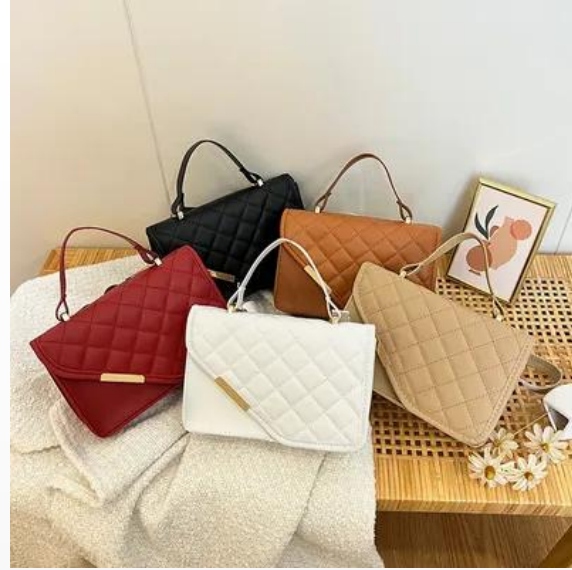

Bolsas Mejor Valoradas

The image features three elegant leather drawstring bags arranged on a light-colored surface against a warm, peach-toned background. The bags are presented in a minimalist, studio-like setting. One bag is light blue, another is a rich tan, and the third is a soft pink. Each bag has a drawstring closure at the top and a long, thin strap with a buckle. The lighting is soft and directional, creating subtle shadows and highlighting the texture of the leather.

Carteras

<https://es.nihaojewelry.com/carteras-y-tarjeteros-al-mayoreo-c-2515>

SPU: NH10204943
Price:US\$0.6

SPU: NHLAN337357
Price:US\$1.11

SPU: NH10196107
Price:US\$2.33

SPU: NH10467222
Price:US\$4.22

SPU: NH10455093
Price:US\$0.94

SPU: NH10473626
Price:US\$1.3

SPU: NH10041292
Price:US\$2.51

SPU: NH10282680
Price:US\$0.81

al.

购

抢

Bolsas de Mayoreo

<https://es.nihaojewelry.com/bolsas-de-mano-al-mayoreo-c-1306>