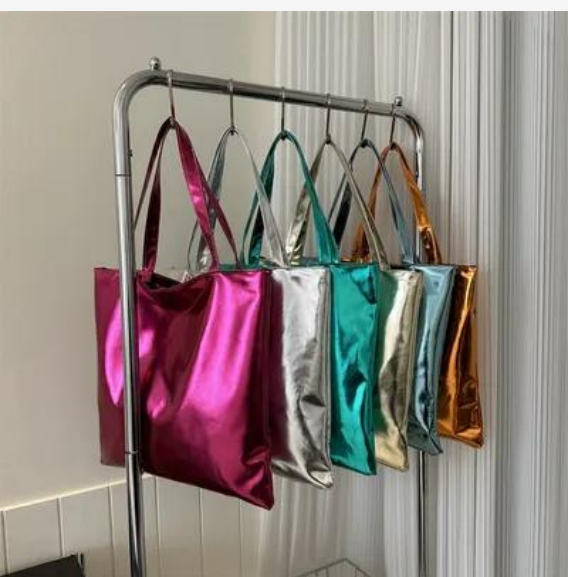

SPU: NH10489004
Price:US\$11.23

Bolsas de Hombro

<https://es.nihaojewelry.com/shoulder-bags-c-1259>

SPU: NH10473235
Price:US\$14.9

SPU: NH10472395
Price:US\$4

SPU: NH10127838
Price:US\$3.56

SPU: NH10132721
Price:US\$7.26

SPU: NH10283096
Price:US\$7.87

SPU: NH10225630
Price:US\$10.01

SPU: NH10022852
Price:US\$3.79

SPU: NH10115995
Price:US\$1.93

SPRING COLOR FASHION CHOICE

A DESIGN BRAND THAT A MINORITY OF PEOPLE LIKE

NICHE

MADE HIATUS